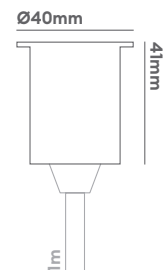

SIZE DIAGRAM

ACCESSORIES

JB2 / JB4 / JB6 IP68 waterproof connectors

TUBE332 Installation tube